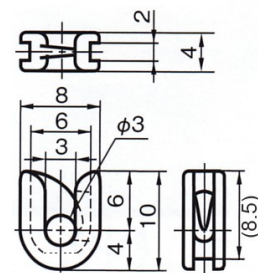

We have the selection of Center Hook Guide in the various dimensions.

For Interlacer Entrance and Exit , Tension Device Entrance and Exit etc.

**SMALLEST**

**C506070**  
**YM99C**

**C103003**  
**YM99C**

**B010030**  
**YM99C**

**N911003**  
**YM99C**

**B608030**  
**YM99C**

**A112112**  
**YM99C**

**C608008**  
**YM99C**

\*The dimensions in ( ) are nominal values.