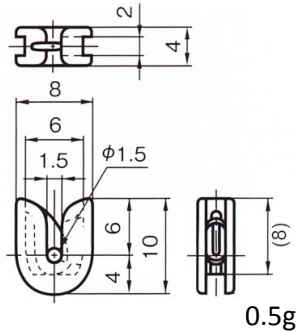

We have the selection of Center Hook Guide in the various dimensions.

For Interlacer Entrance and Exit , Tension Device Entrance and Exit etc.

**SMALLEST**

**C506070**  
**YM99C**

**C103003**  
**YM99C**

**B010030**  
**YM99C**

**N911003**  
**YM99C**

**B608030**  
**YM99C**

**A112112**  
**YM99C**

**C608008**  
**YM99C**

\*The dimensions in ( ) are nominal values.