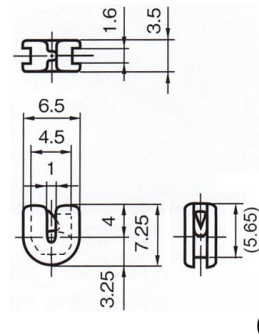

We have the selection of Center Hook Guide in the various dimensions.

For Interlacer Entrance and Exit , Tension Device Entrance and Exit etc.

**SMALLEST**

**C506070**  
**YM99C**

**C103003**  
**YM99C**

**B010030**  
**YM99C**

**N911003**  
**YM99C**

**B608030**  
**YM99C**

**A112112**  
**YM99C**

**C608008**  
**YM99C**

\*The dimensions in ( ) are nominal values.