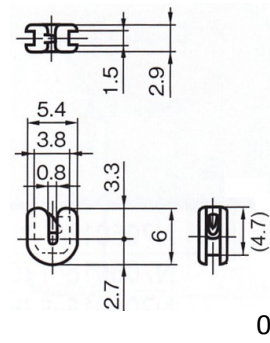

We have the selection of Center Hook Guide in the various dimensions.

For Interlacer Entrance and Exit , Tension Device Entrance and Exit etc.

**SMALLEST**

**C506070**  
**YM99C**

**C103003**  
**YM99C**

**B010030**  
**YM99C**

**N911003**  
**YM99C**

**B608030**  
**YM99C**

**A112112**  
**YM99C**

**C608008**  
**YM99C**

\*The dimensions in ( ) are nominal values.