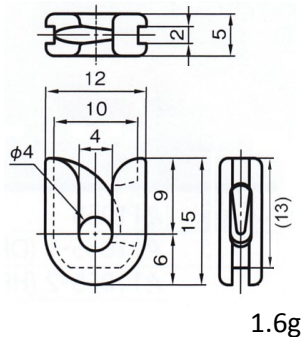

We have the selection of Center Hook Guide in the various dimensions.

For Interlacer Entrance and Exit , Tension Device Entrance and Exit etc.

**SMALLEST**

**C506070**  
**YM99C**

**C103003**  
**YM99C**

**B010030**  
**YM99C**

**N911003**  
**YM99C**

**B608030**  
**YM99C**

**A112112**  
**YM99C**

**C608008**  
**YM99C**

\*The dimensions in ( ) are nominal values.