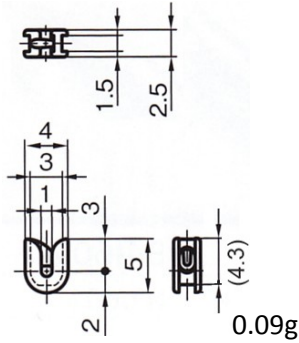

We have the selection of Center Hook Guide in the various dimensions.

For Interlacer Entrance and Exit , Tension Device Entrance and Exit etc.

**SMALLEST**

**C506070**  
**YM99C**

**C103003**  
**YM99C**

**B010030**  
**YM99C**

**N911003**  
**YM99C**

**B608030**  
**YM99C**

**A112112**  
**YM99C**

**C608008**  
**YM99C**

\*The dimensions in ( ) are nominal values.