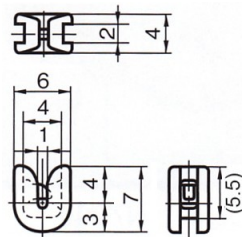

We have the selection of Center Hook Guide in the various dimensions.

For Interlacer Entrance and Exit , Tension Device Entrance and Exit etc.

**SMALLEST**

**C506070**  
**YM99C**

**C103003**  
**YM99C**

**B010030**  
**YM99C**

**N911003**  
**YM99C**

**B608030**  
**YM99C**

**A112112**  
**YM99C**

**C608008**  
**YM99C**

\*The dimensions in ( ) are nominal values.